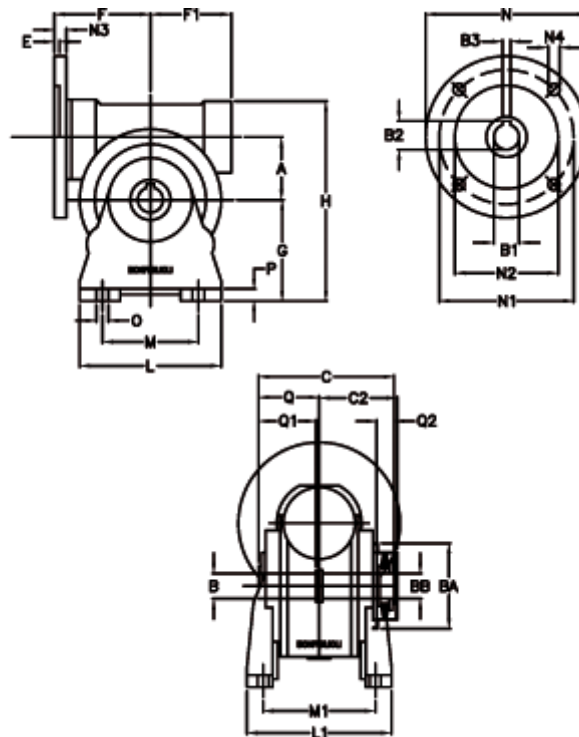

Article number: 390204906022816

Description: Worm Gear with Torque Limiter  
VF 49-L1-A-60 P71B14

## Measures

a = 49.50	C2 = 63,5	L1 = 124.0	O = 8.5
B = 25	Description = VF 49A-xx-71B14	m = 63	P = 12
B1 E7 = 14	E = 3.0	M1 = 98.5	Q = 51.0
B2 = 16.3	F = 70	N = 105	Q1 = 41
B3 H9 = 5	F1 = 63	N1 = 85	Q2 = 15
BA = 63	g = 82	N2 = 70	
BB H7 = 14	H = 162	N3 = 10.5	
C = 105	L = 110	N4 = 6,5	